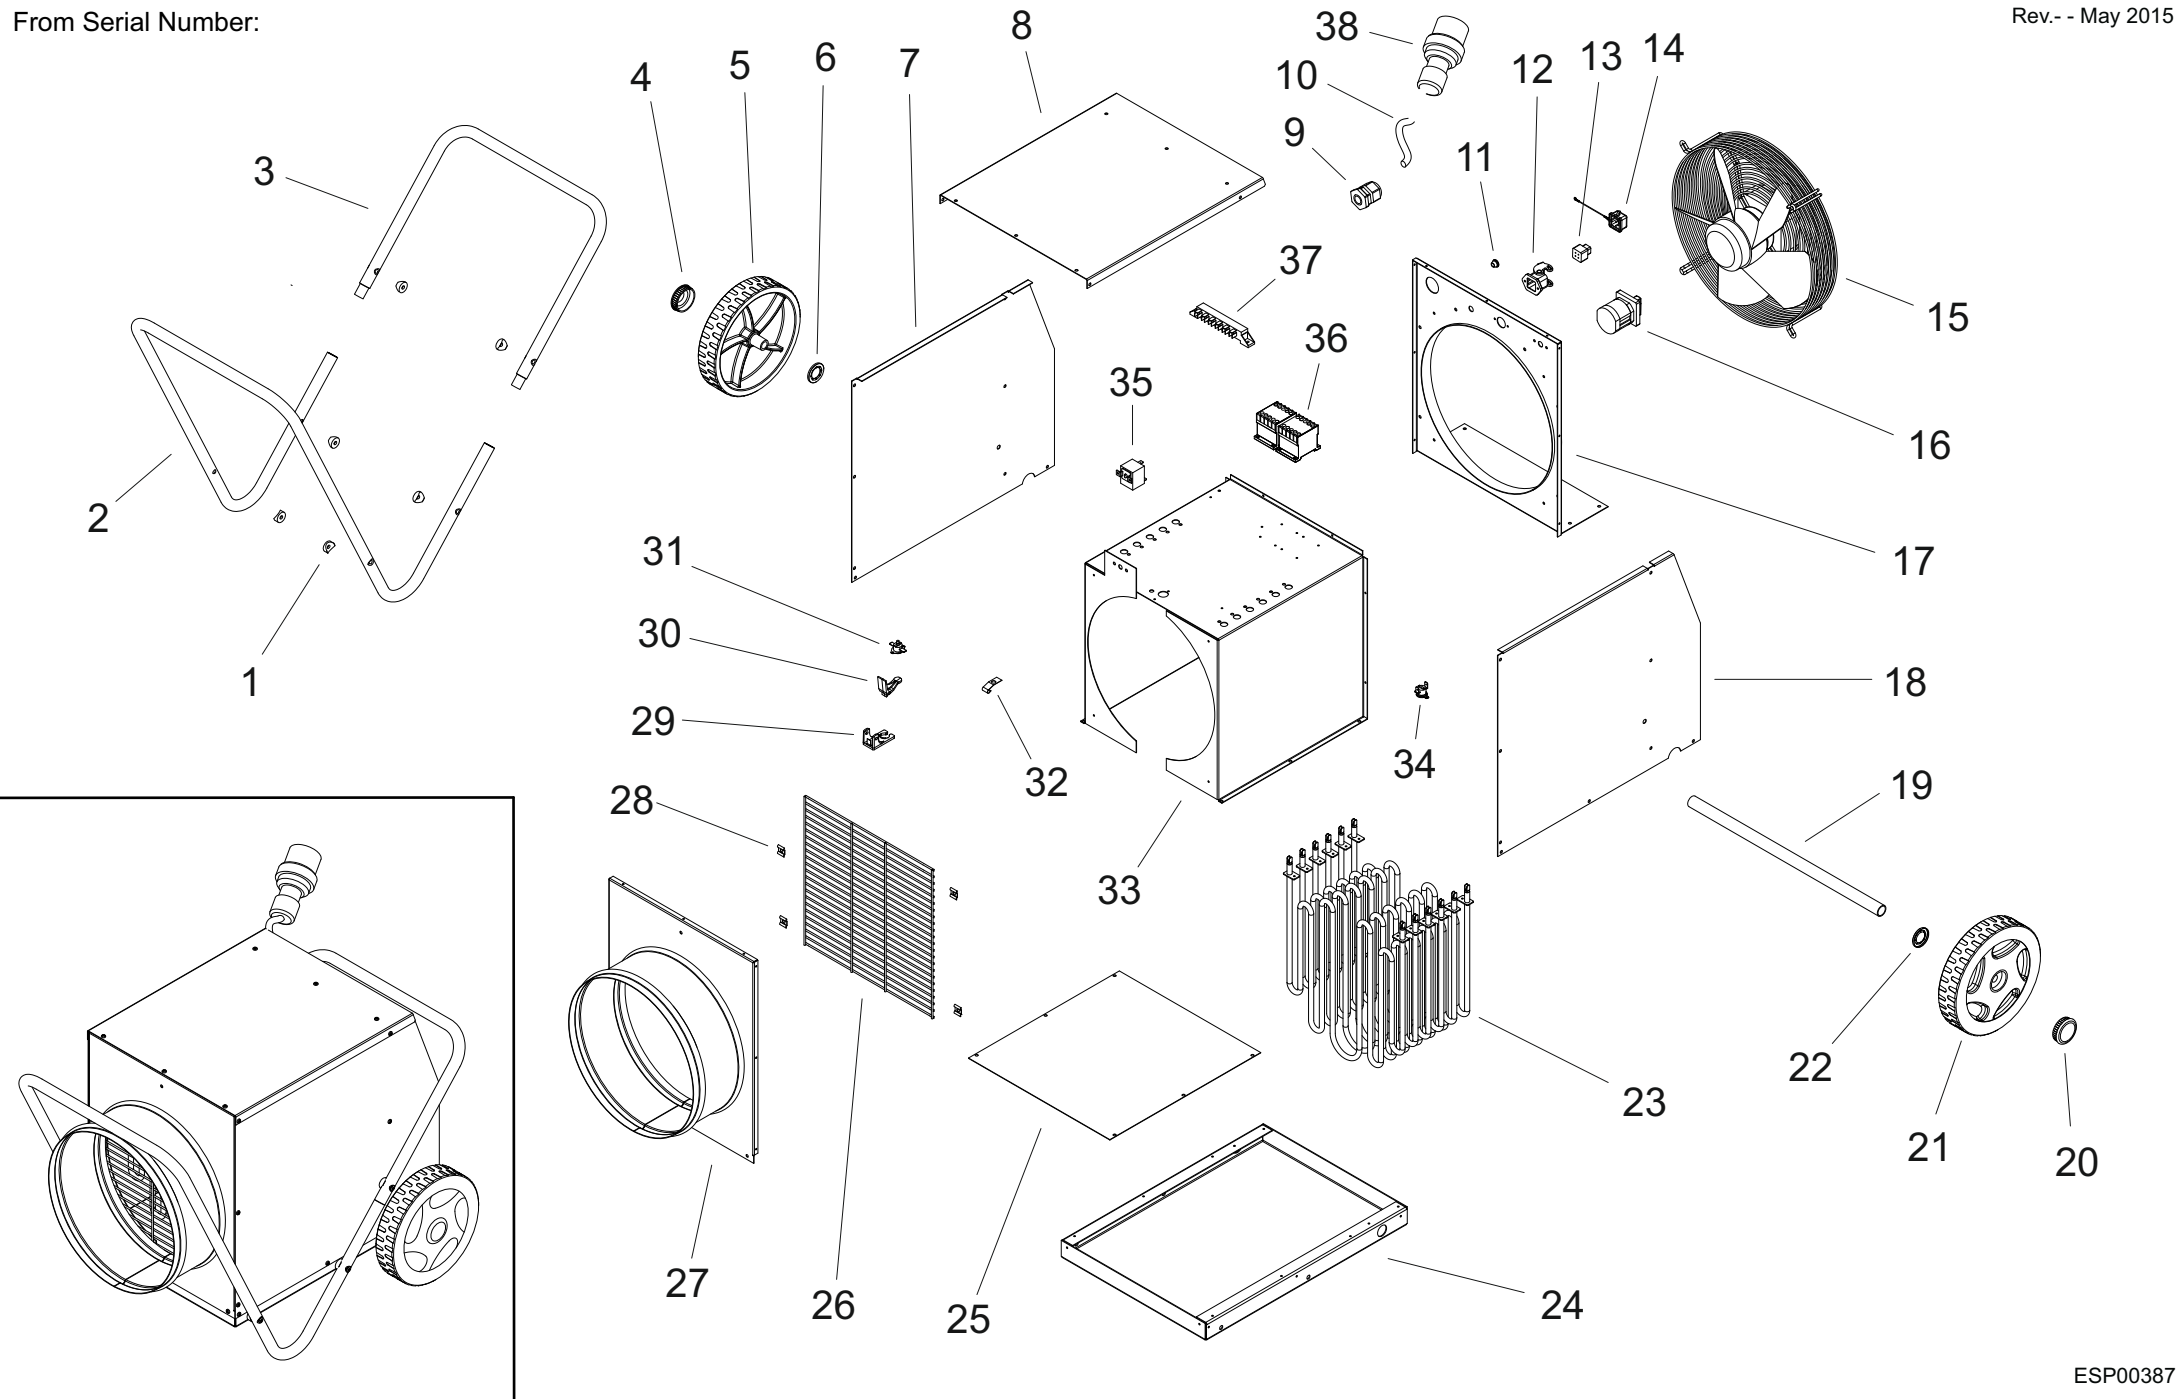

MODEL B 18 EPR

UNIT 1

ILLUSTRATED PARTS BREAKDOWN

Rev. - May 2015

From Serial Number:

MODEL B 18EPR

UNIT 2

PARTS LIST

Rev. - - June 2015

Pos.	Code N°	Description
1	4513.633	HANDLE SPACER
2	4511.209	FRONT HANDLE
3	4511.208	REAR HANDLE
4	4111.480	WHEEL CAP
5	4111.916	WHEEL
6	4111.072	WHEEL BLOCK WASHER
7	4511.754	RIGHT PANEL
8	4511.756	UPPER PANEL
9	4511.620	STRAIN RELIEF
10	4510.445	POWER CORD
11	4511.621	WIRE PROTECTION
12	4514.611	ROOM THERMOSTAT SOCKET
13	4161.400	ROOM THERMOSTAT PLUG
14	4162.467	ROOM THERMOSTAT CAP
15	4510.319	MOTOR-FAN
16	4510.429	SELECTOR
17	4511.757	REAR PANEL
18	4511.755	LEFT PANEL
19	4511.766	AXLE
20	4111.480	WHEEL CAP
21	4111.916	WHEEL
22	4111.072	WHEEL BLOCK WASHER
23	4510.372	RESISTANCE
24	4511.752	LOWER PANEL
25	4511.206	LOWER THERMAL SHIELD
26	4511.215	FRONT GRILL
27	4511.759	FRONT PANEL
28	4150.540	CLIP
29	4510.611	RESET BASE
30	4510.612	RESET PIN
31	4510.435	RESET THERMOSTAT
32	4510.872	BULB CLIP
33	4511.758	THERMAL SHIELD
34	4510.404	TEMPERATURE SENSOR
35	4165.552	THERMOSTAT
36	4510.454	CONTACTOR
37	4510.414	TERMINAL BOX
38	4510.447	PLUG 5P