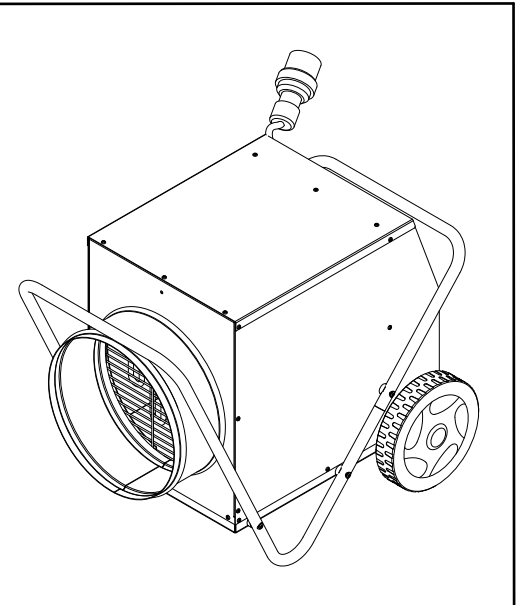

MODEL B 18 EPR

UNIT 1

ILLUSTRATED PARTS BREAKDOWN

Rev. - May 2015

From Serial Number:

MODEL B 18EPR

UNIT 2

PARTS LIST

Rev. - - June 2015

Pos.	Code N°	Description
1	4513.633	HANDLE SPACER
2	4511.209	FRONT HANDLE
3	4511.208	REAR HANDLE
4	4111.480	WHEEL CAP
5	4111.916	WHEEL
6	4111.072	WHEEL BLOCK WASHER
7	4511.754	RIGHT PANEL
8	4511.756	UPPER PANEL
9	4511.620	STRAIN RELIEF
10	4510.445	POWER CORD
11	4511.621	WIRE PROTECTION
12	4514.611	ROOM THERMOSTAT SOCKET
13	4161.400	ROOM THERMOSTAT PLUG
14	4162.467	ROOM THERMOSTAT CAP
15	4510.319	MOTOR-FAN
16	4510.429	SELECTOR
17	4511.757	REAR PANEL
18	4511.755	LEFT PANEL
19	4511.766	AXLE
20	4111.480	WHEEL CAP
21	4111.916	WHEEL
22	4111.072	WHEEL BLOCK WASHER
23	4510.372	RESISTANCE
24	4511.752	LOWER PANEL
25	4511.206	LOWER THERMAL SHIELD
26	4511.215	FRONT GRILL
27	4511.759	FRONT PANEL
28	4150.540	CLIP
29	4510.611	RESET BASE
30	4510.612	RESET PIN
31	4510.435	RESET THERMOSTAT
32	4510.872	BULB CLIP
33	4511.758	THERMAL SHIELD
34	4510.404	TEMPERATURE SENSOR
35	4165.552	THERMOSTAT
36	4510.454	CONTACTOR
37	4510.414	TERMINAL BOX
38	4510.447	PLUG 5P